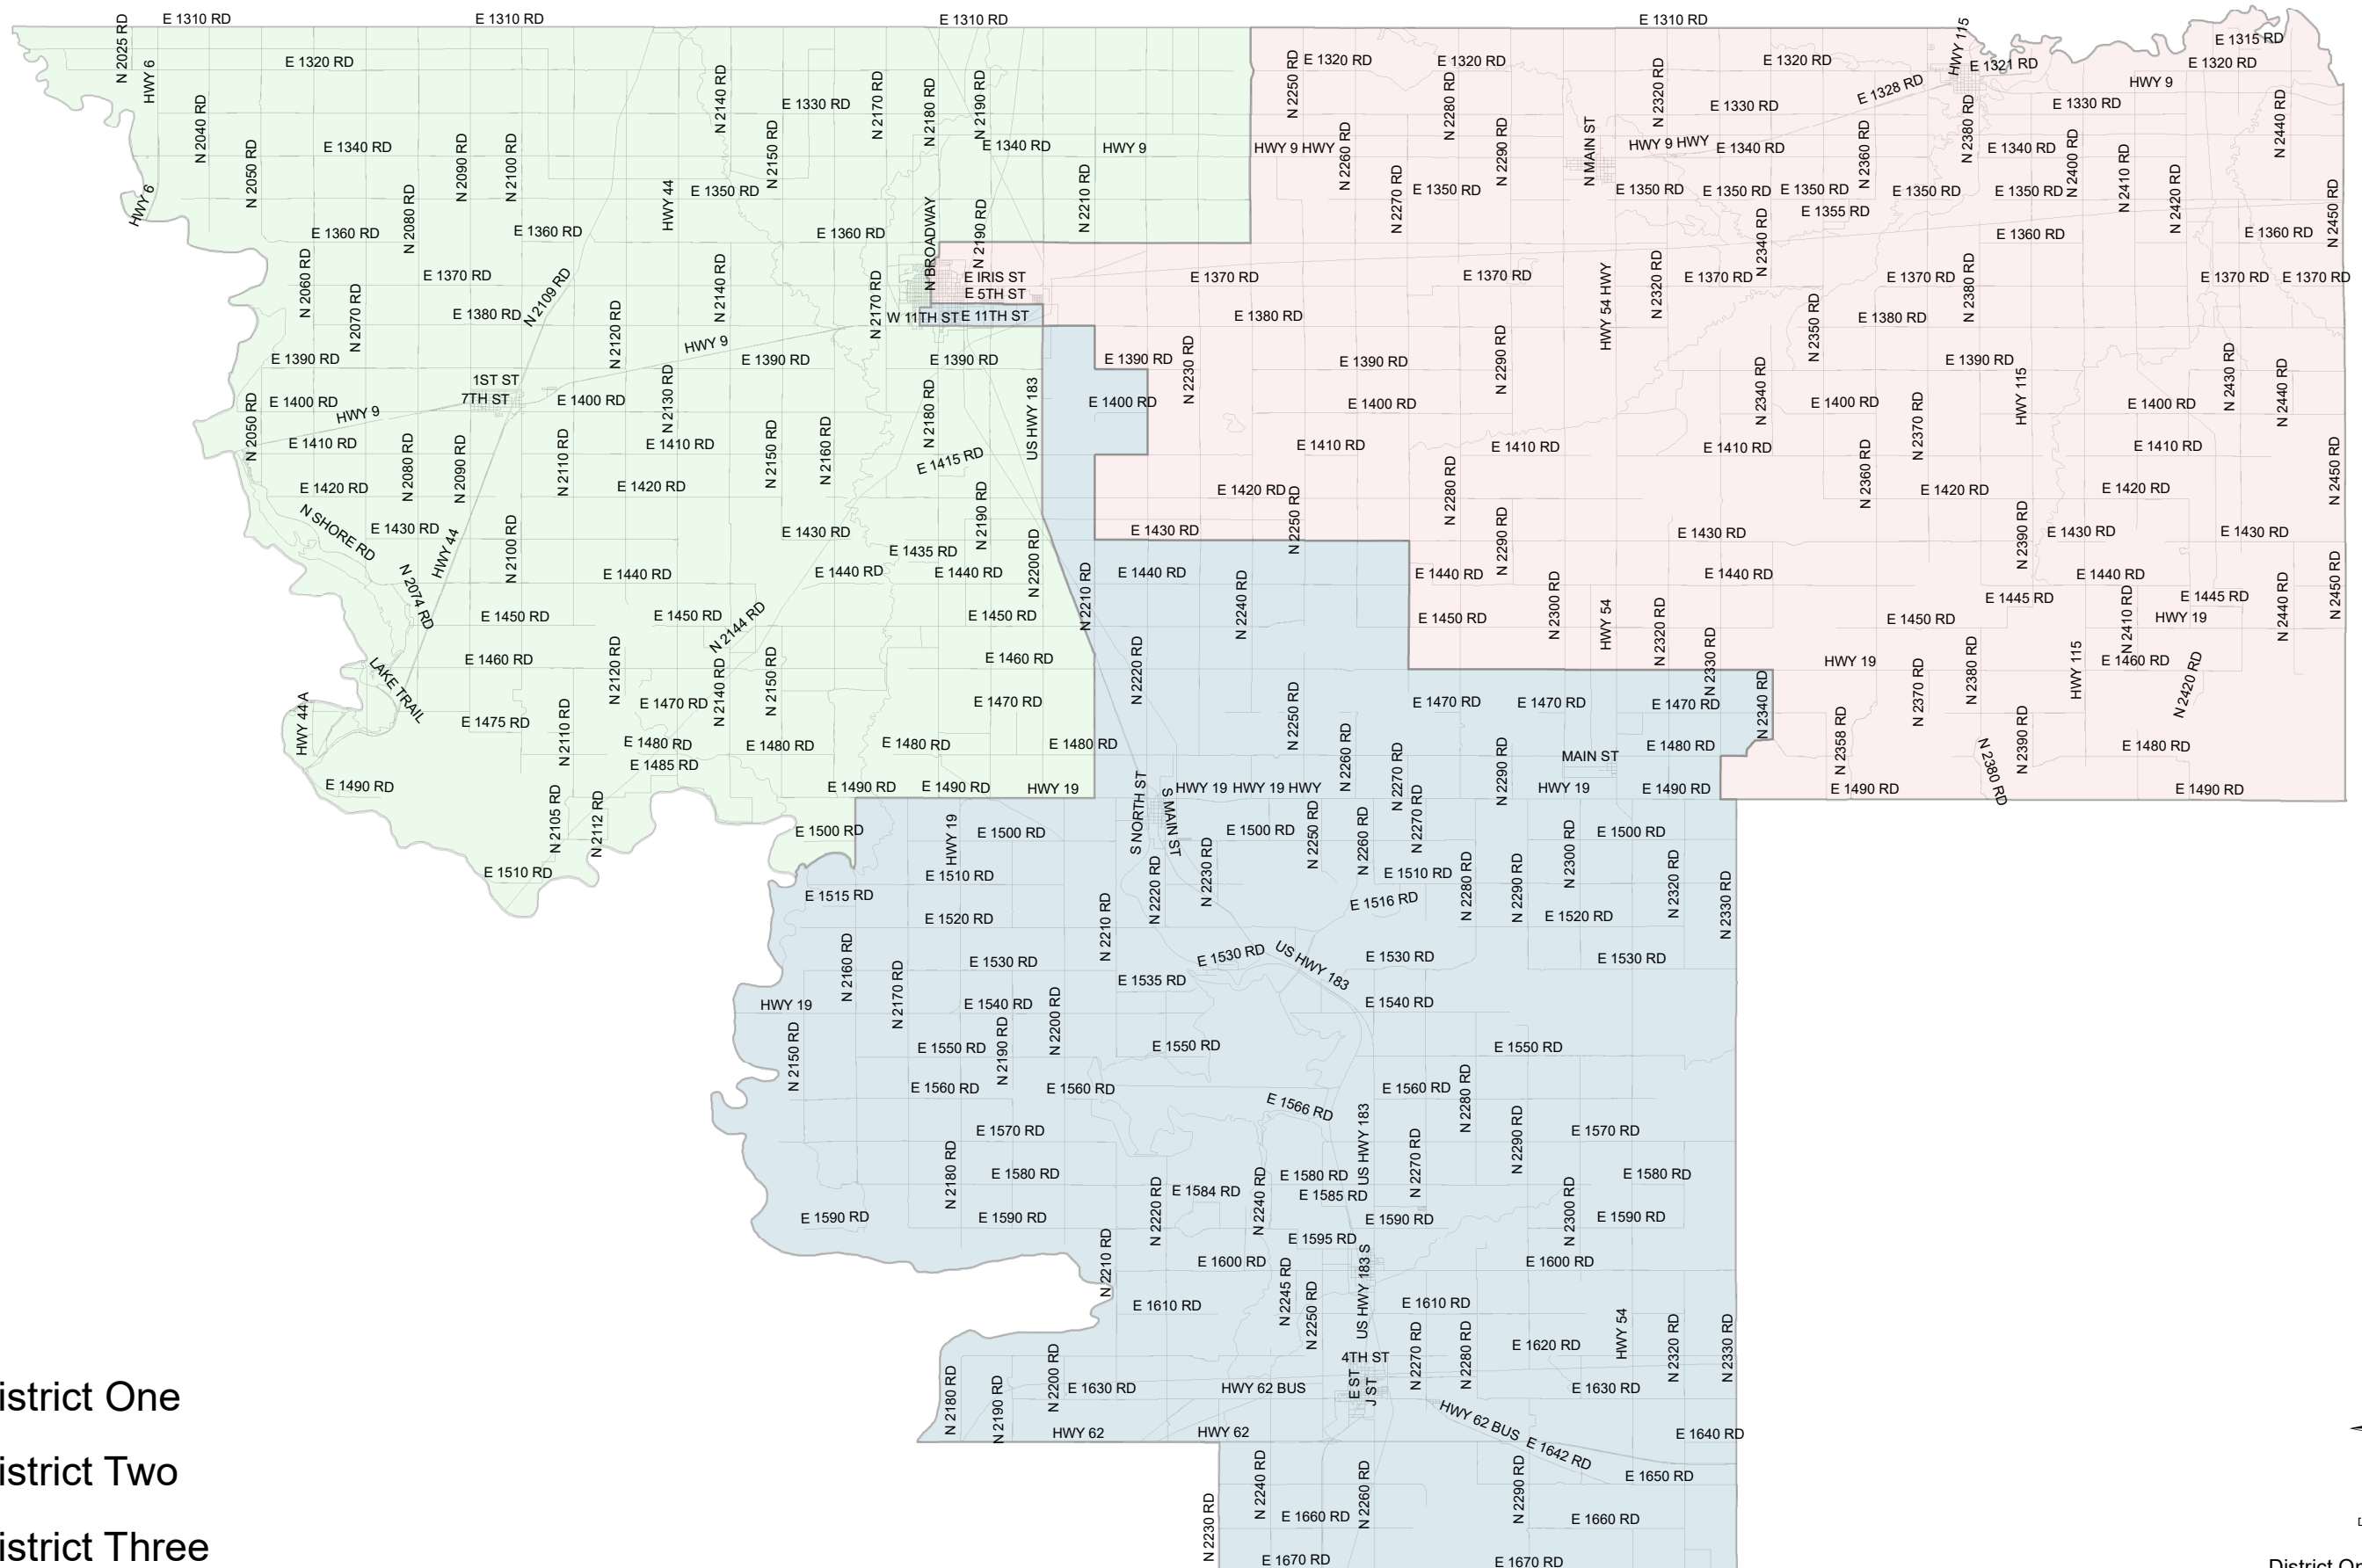

Kiowa County Commissioners District 2020

- District One
- District Two
- District Three

District One Population = 2834
 District Two Population = 2845
 District Three Population = 2830