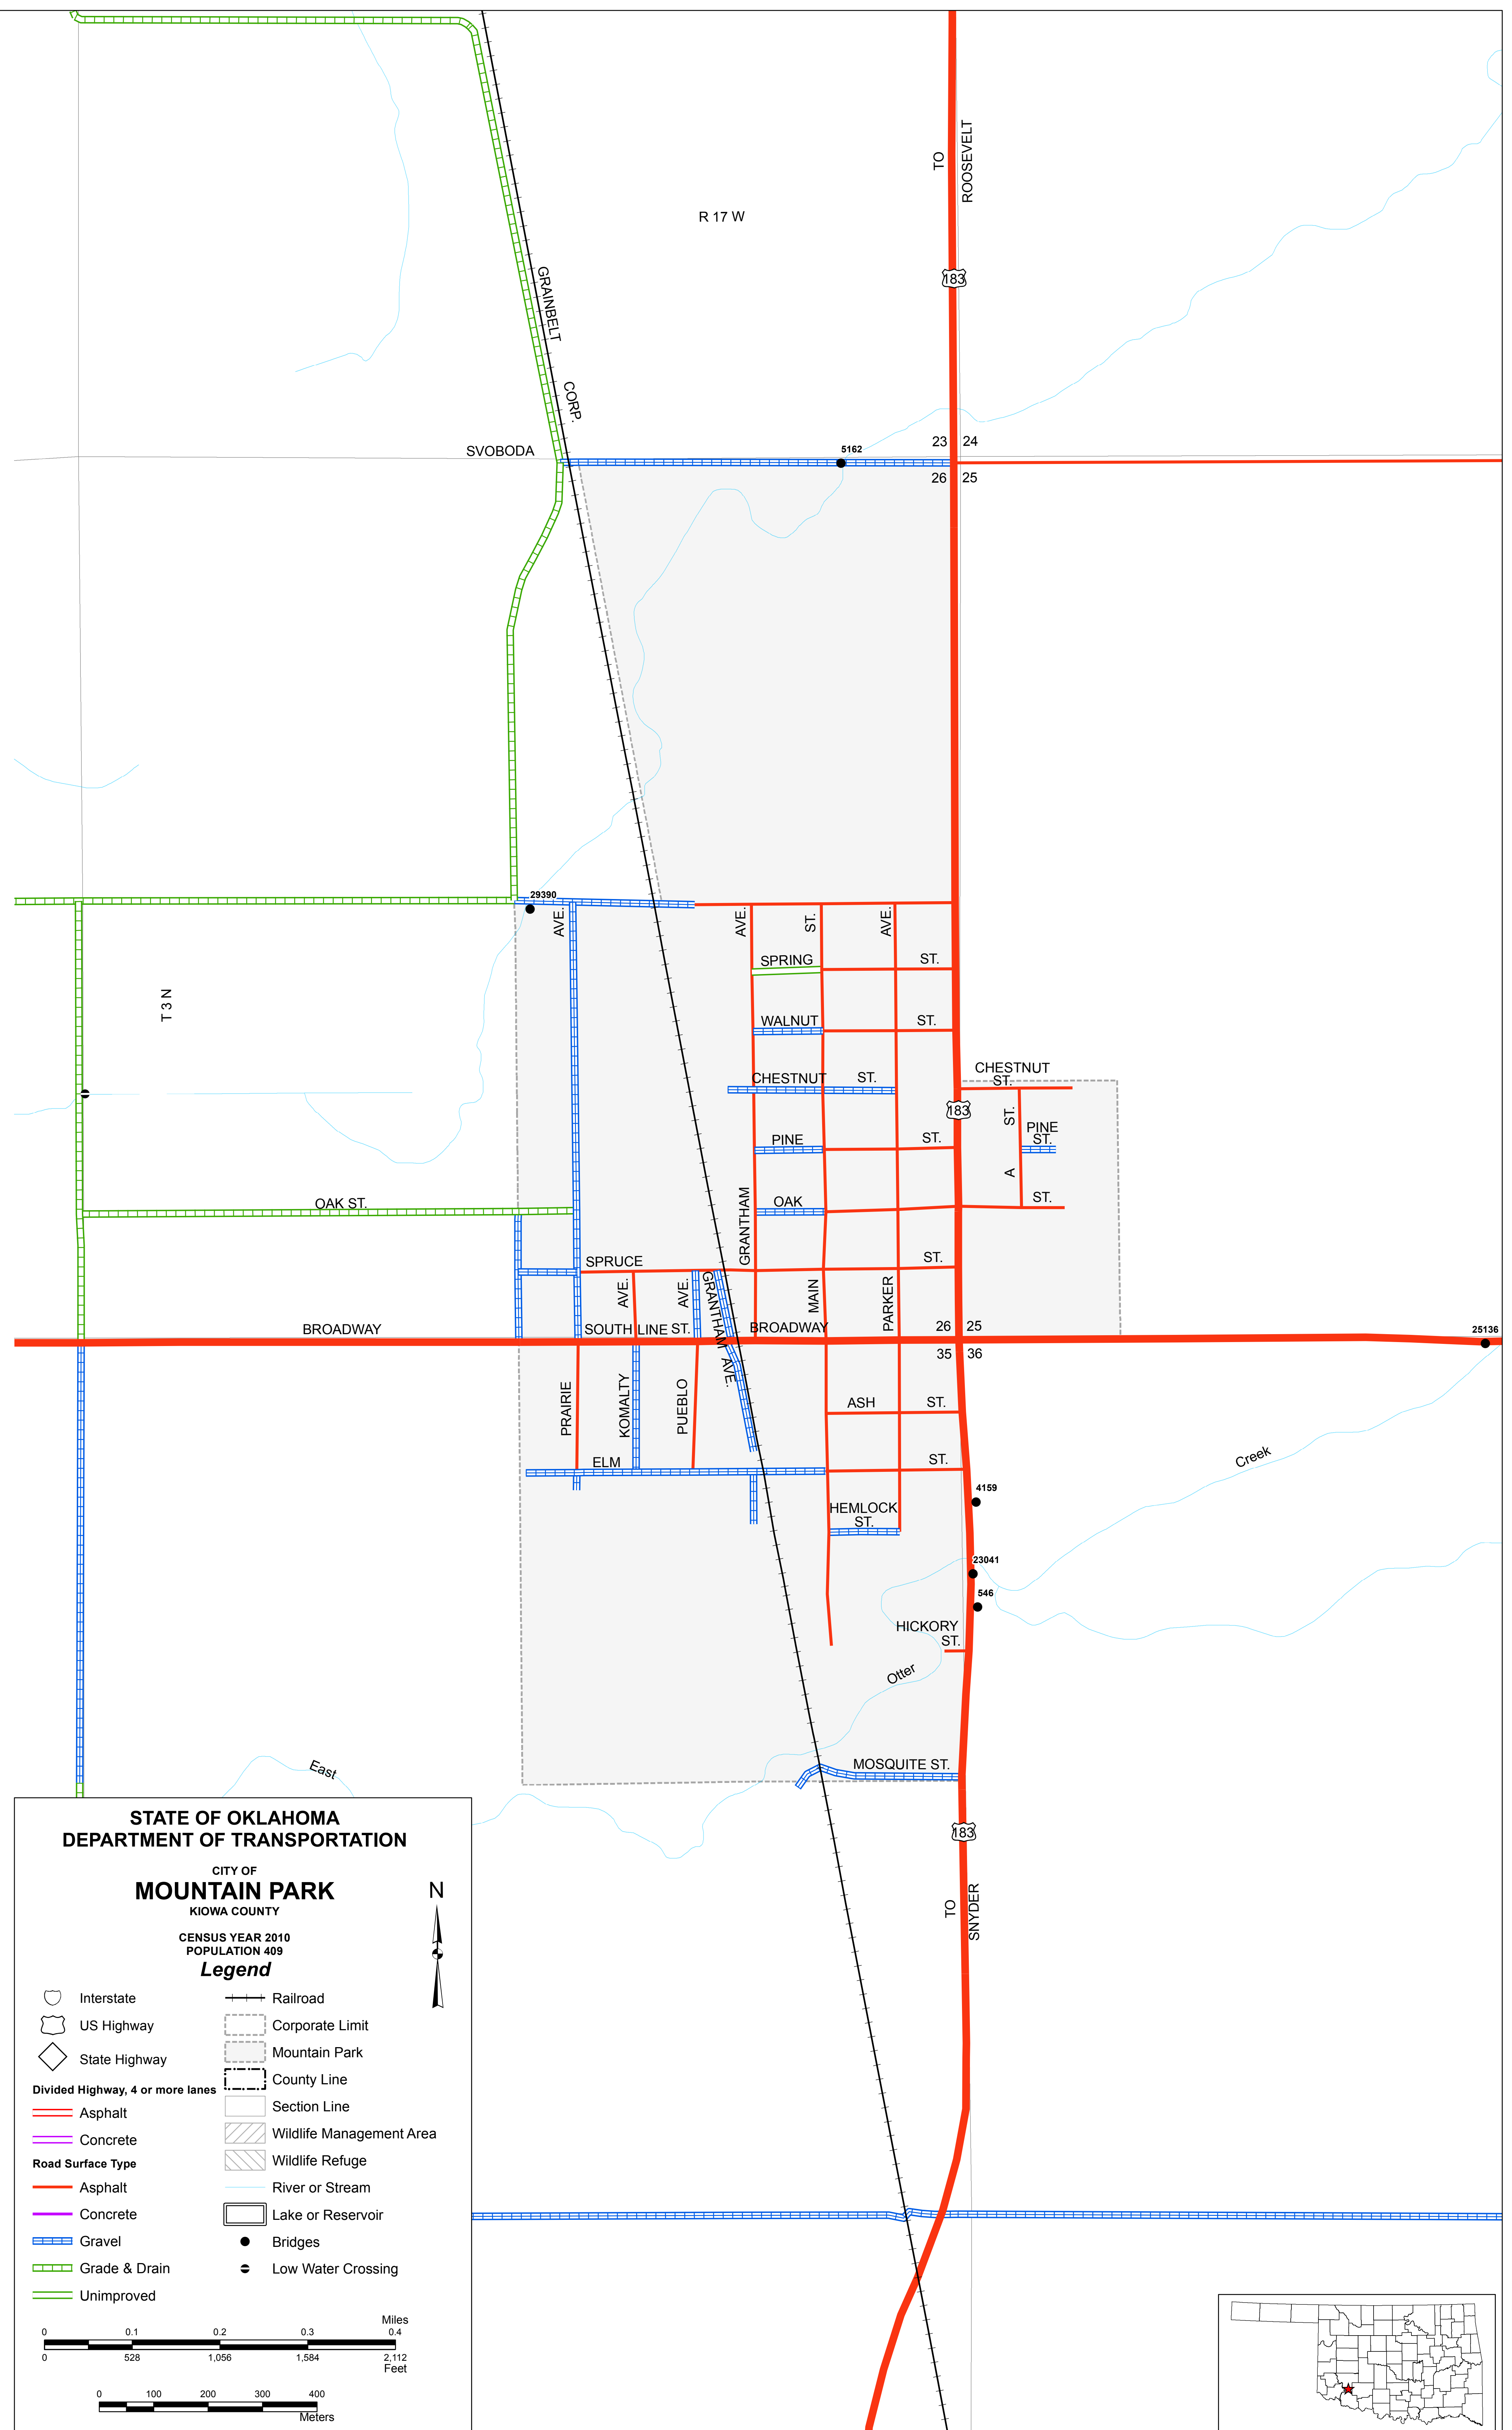

MOUNTAIN PARK
 © COPYRIGHT 2018
 PRINTED AT STATE EXPENSE
 NOT FOR RESALE
 ALL RIGHTS RESERVED
 COMPUTER GENERATED
 September 2018
 MOUNTAIN PARK, KIOWA COUNTY

Copies of this map are available for public use at nominal cost.
 OKLAHOMA DEPARTMENT OF TRANSPORTATION
 PRINTING SERVICES Phone (405) 521-2586
 200 N.E. 21st STREET
 OKLAHOMA CITY, OKLAHOMA 73105-3204

This map indicates those roads known to the Department to be open to public travel. Placement of a road on the map has no relationship to maintenance responsibility by any level of government.

STATE OF OKLAHOMA
DEPARTMENT OF TRANSPORTATION

CITY OF
MOUNTAIN PARK
 KIOWA COUNTY

CENSUS YEAR 2010
 POPULATION 409

Legend

<ul style="list-style-type: none"> Interstate US Highway State Highway Divided Highway, 4 or more lanes Asphalt Concrete Road Surface Type Asphalt Concrete Gravel Grade & Drain Unimproved 	<ul style="list-style-type: none"> Railroad Corporate Limit Mountain Park County Line Section Line Wildlife Management Area Wildlife Refuge River or Stream Lake or Reservoir Bridges Low Water Crossing
---	--